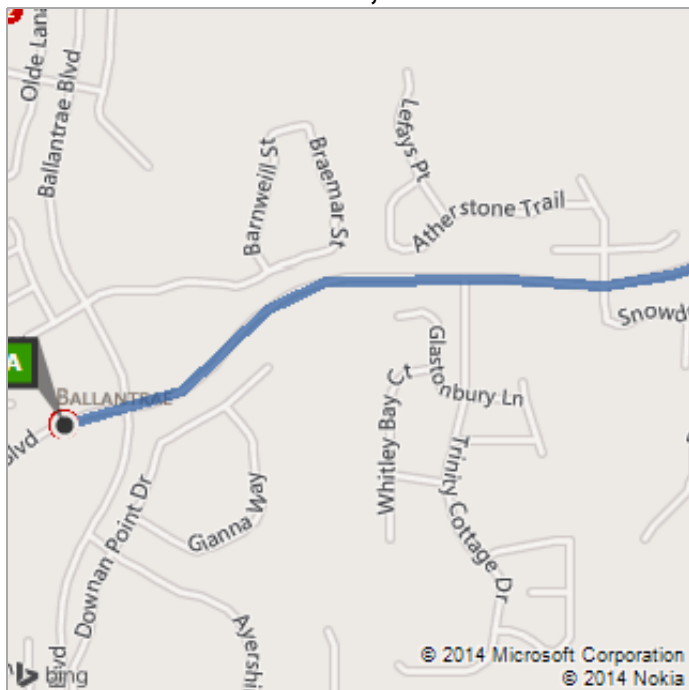

Route: 1.9 mi, 4 min

This was your map view in the browser window.

A: 17611 Mentmore Blvd, FL 34638

B: 2940 Sunlake Blvd, Land O Lakes, FL 34638