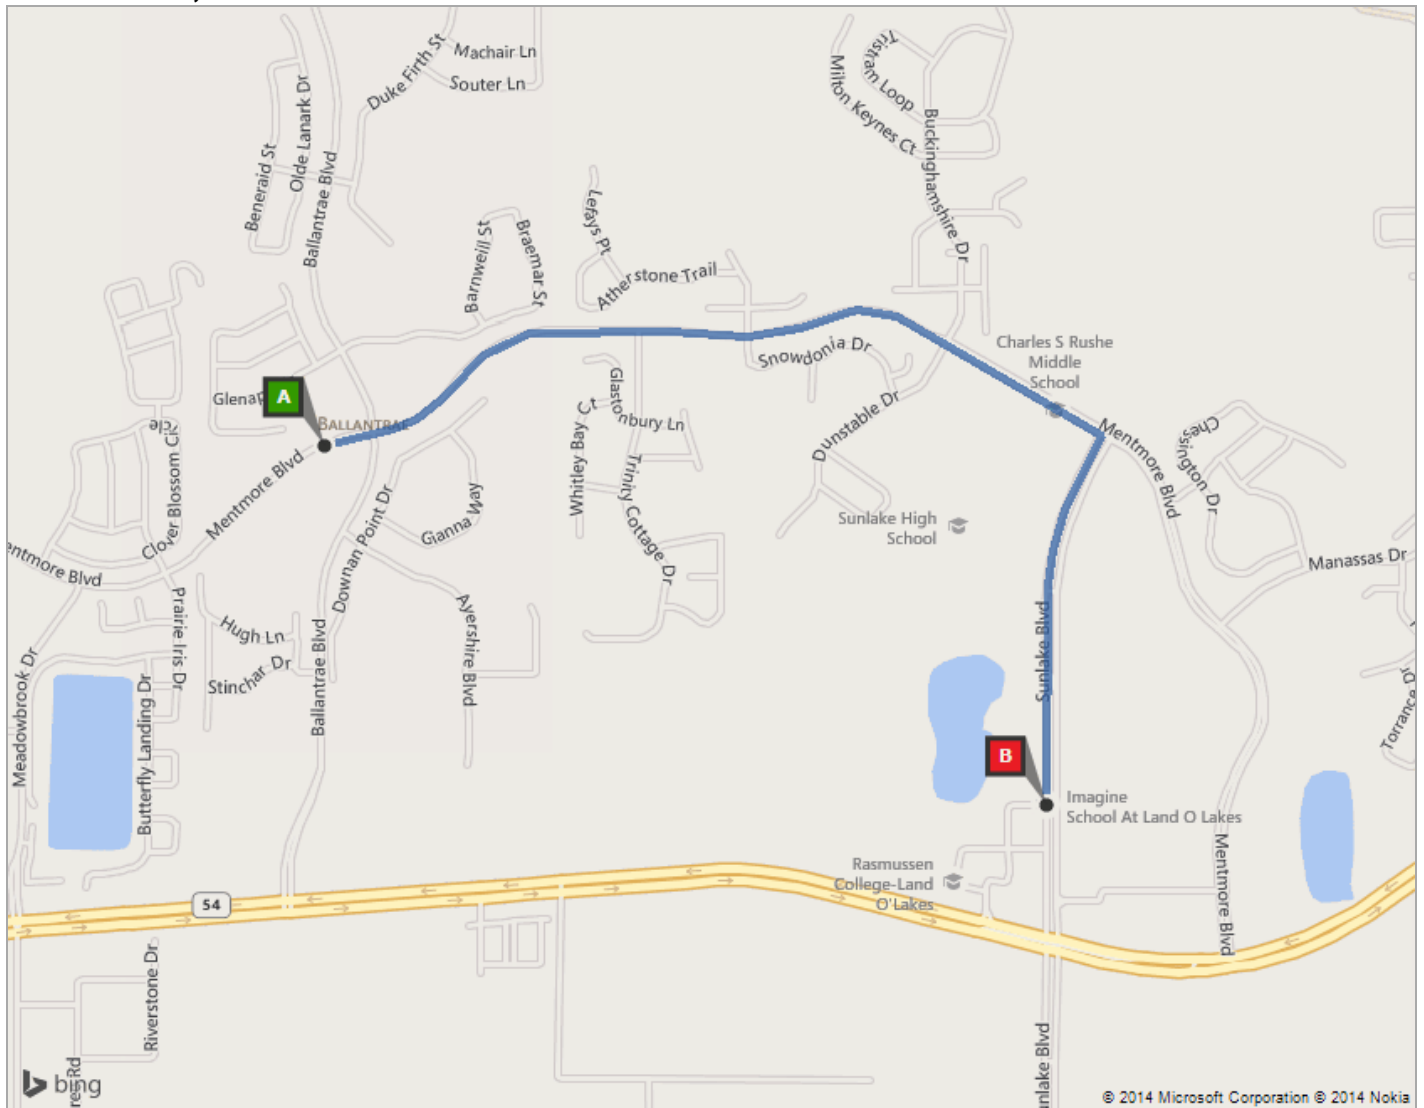

Route: 1.9 mi, 4 min

This was your map view in the browser window.

A: 17611 Mentmore Blvd, FL 34638

B: 2940 Sunlake Blvd, Land O Lakes, FL 34638