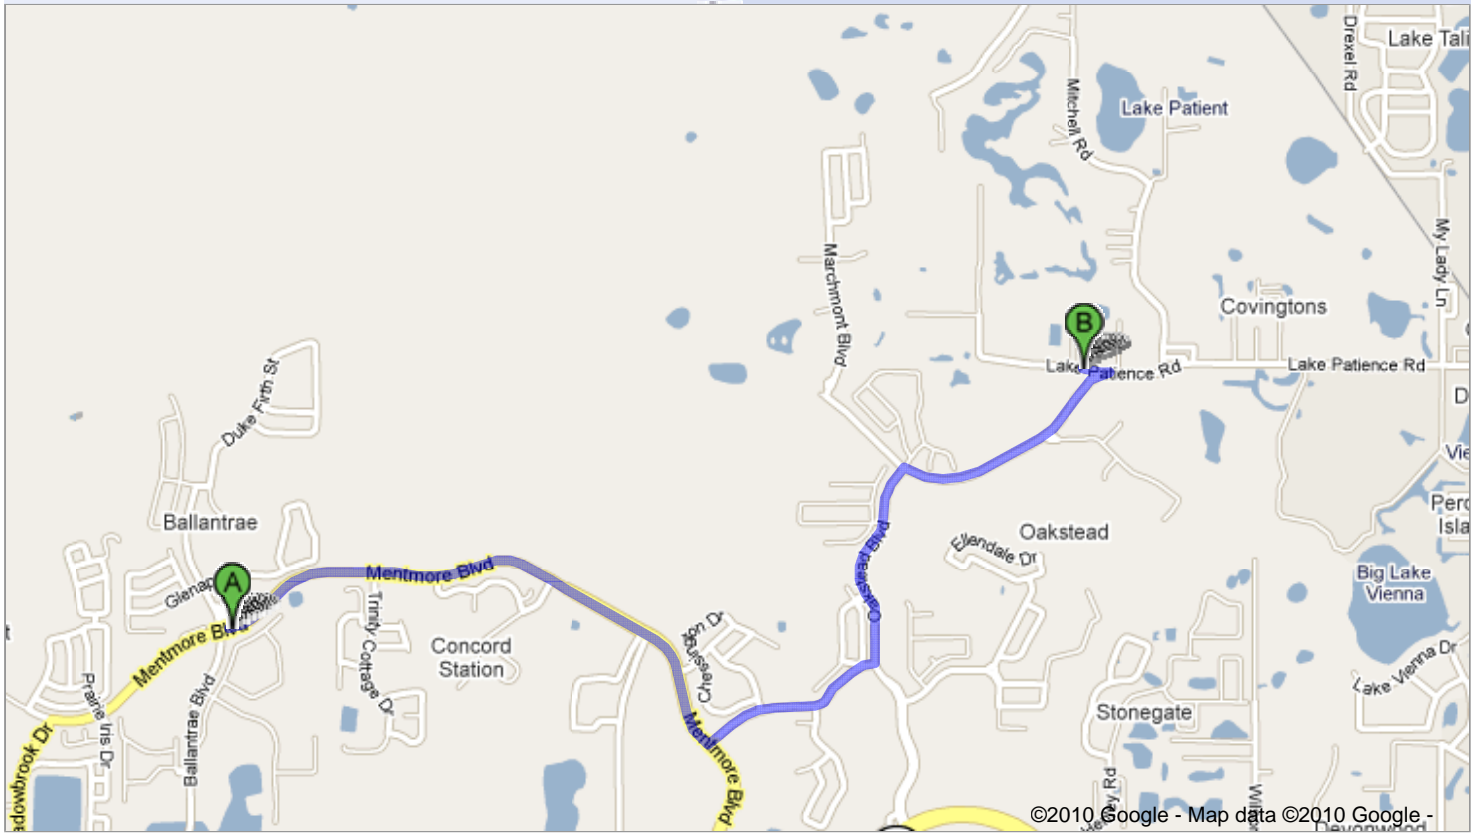

To see all the details that are visible on the screen, use the "Print" link next to the map.

Get Directions [My Maps](#)

[Print](#) [Send](#) [Link](#)

**Driving directions to 19925 Lake Patience Rd, Land O' Lakes, FL 34638**

3.4 mi – about 8 mins

**A** 17727 Mentmore Blvd  
Land O' Lakes, FL 34638

1. Head **east** on **Mentmore Blvd** toward **Trinity Cottage Dr**  1.6 mi
2. Turn **left** at **Manassas Dr**  0.5 mi
3. Turn **left** at **Oakstead Blvd**  0.6 mi
4. Take the 1st **right** onto **Lake Patience Rd**  0.7 mi
5. Sharp **left** to stay on **Lake Patience Rd**  390 ft  
Destination will be on the right

**B** 19925 Lake Patience Rd  
Land O' Lakes, FL 34638

These directions are for planning purposes only. You may find that construction projects, traffic, weather, or other events may cause conditions to differ from the map results, and you should plan your route accordingly. You must obey all signs or notices regarding your route.

Map data ©2010 Google

[Report a problem](#)