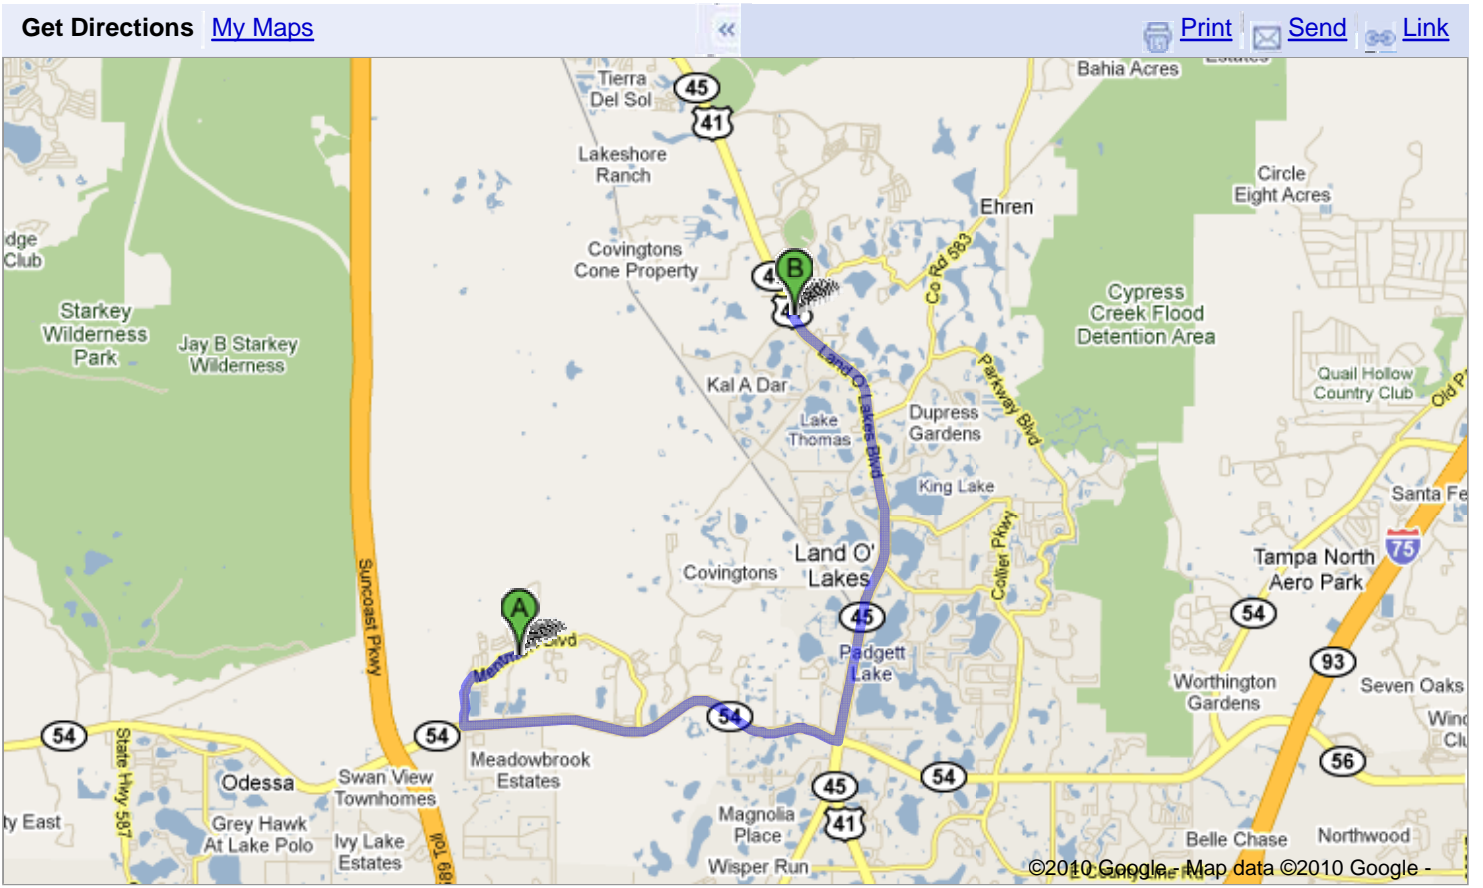

To see all the details that are visible on the screen, use the "Print" link next to the map.

Driving directions to 7227 Land O' Lakes Blvd, Land O' Lakes, FL 34638

A 17727 Mentmore Blvd
Land O' Lakes, FL 34638 

1. Head **west** on **Mentmore Blvd** toward **Ballantrae Blvd**  0.6 mi
2. Take the 3rd **left** onto **Meadowbrook Dr**  0.6 mi
3. Turn **left** at **FL-54 E**  4.3 mi
4. Turn **left** at **FL-45 N/Land O' Lakes Blvd/US-41 N**  5.0 mi
Destination will be on the left

B 7227 Land O' Lakes Blvd
Land O' Lakes, FL 34638 

These directions are for planning purposes only. You may find that construction projects, traffic, weather, or other events may cause conditions to differ from the map results, and you should plan your route accordingly. You must obey all signs or notices regarding your route.

Map data ©2010 Google

[Report a problem](#)