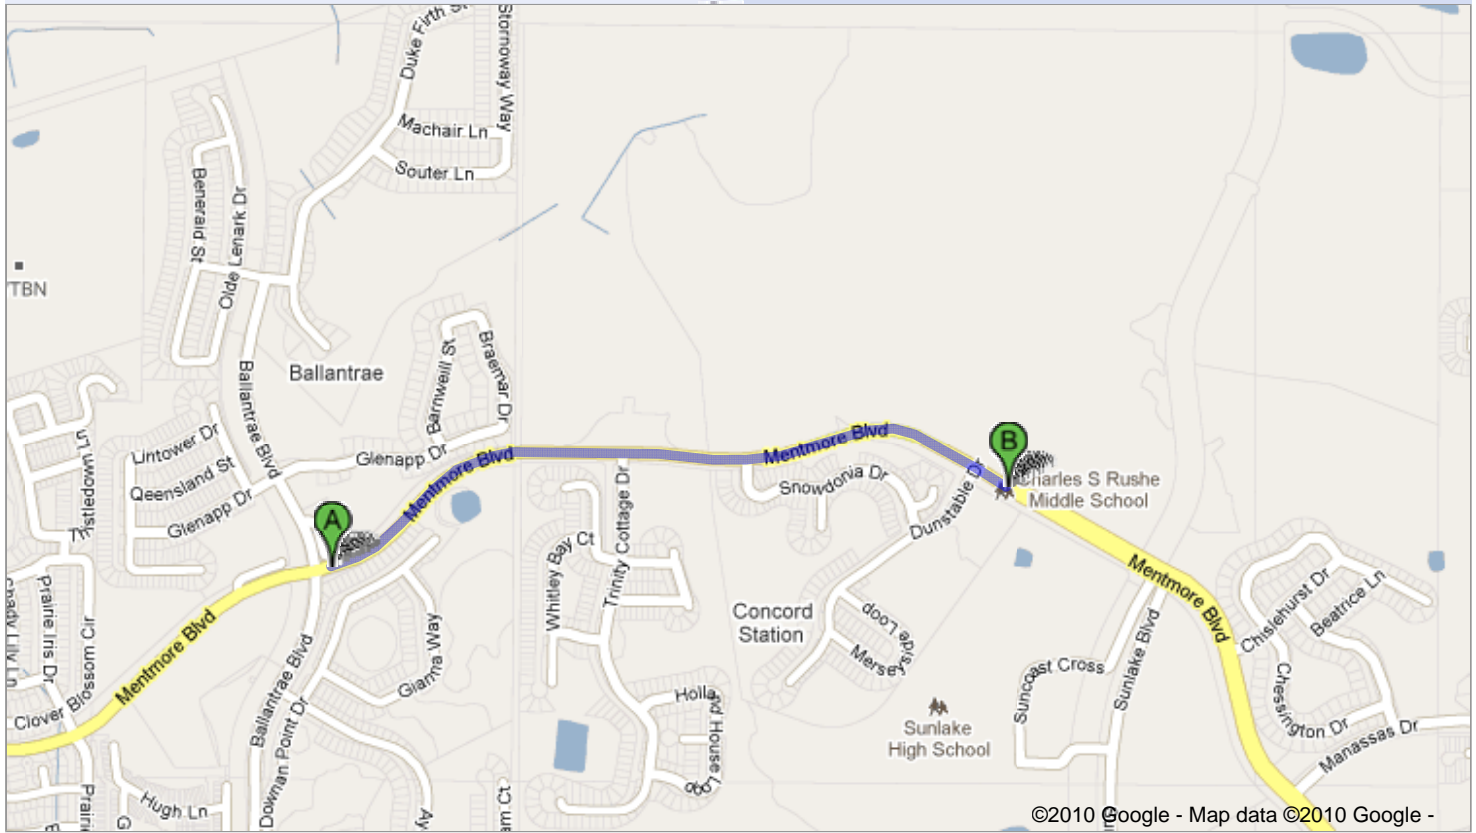

Get Directions [My Maps](#)

[Print](#) [Send](#) [Link](#)

Driving directions to 18654 Mentmore Blvd, Land O' Lakes, FL 34638

1.0 mi – about 1 min

 17727 Mentmore Blvd
Land O' Lakes, FL 34638

1. Head **east** on **Mentmore Blvd** toward **Trinity Cottage Dr**
Destination will be on the right

 1.0 mi

 18654 Mentmore Blvd
Land O' Lakes, FL 34638

These directions are for planning purposes only. You may find that construction projects, traffic, weather, or other events may cause conditions to differ from the map results, and you should plan your route accordingly. You must obey all signs or notices regarding your route.

Map data ©2010 Google

[Report a problem](#)