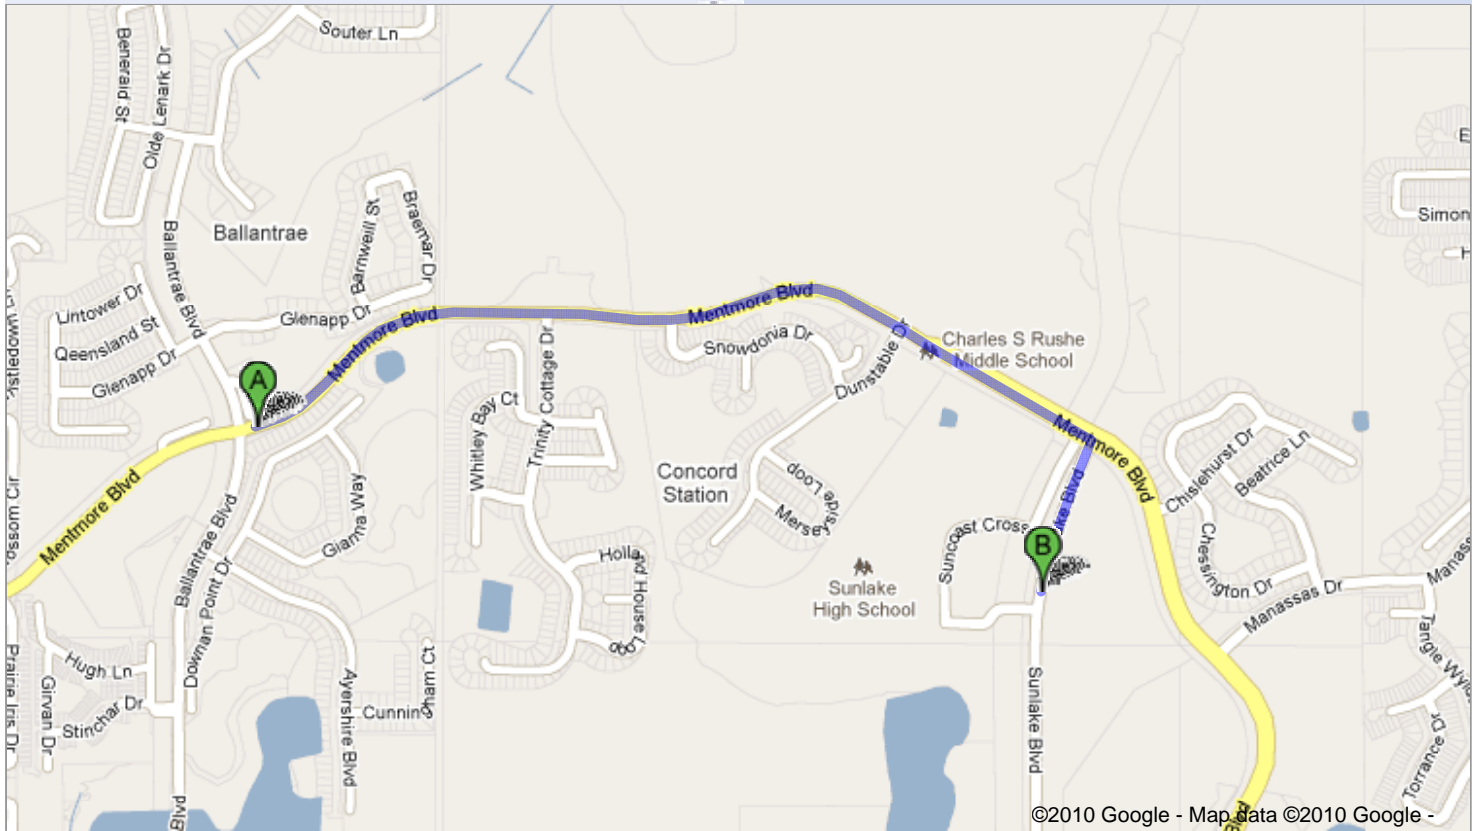

To see all the details that are visible on the screen, use the "Print" link next to the map.

Get Directions [My Maps](#)

[Print](#) [Send](#) [Link](#)

Driving directions to Sunlake High School

(813) 346-1000

1.5 mi – about 2 mins

A 17727 Mentmore Blvd
Land O' Lakes, FL 34638

1. Head **east** on **Mentmore Blvd** toward **Trinity Cottage Dr**
2. Turn **right** at **Sunlake Blvd**
Destination will be on the right

1.2 mi
 0.2 mi

B Sunlake High School
3023 Sunlake Boulevard
Land O Lakes, FL 34638-8155
(813) 346-1000

These directions are for planning purposes only. You may find that construction projects, traffic, weather, or other events may cause conditions to differ from the map results, and you should plan your route accordingly. You must obey all signs or notices regarding your route.

Map data ©2010 Google

[Report a problem](#)

[+](#) sunlake high school land o lakes